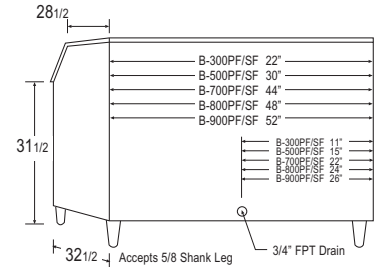

Model Number	Application Capacity Storage	ARI-Rated Storage Capacity	Dimensions W x D x H	Shipping Weight
B-250PF	250 lbs.	230 lbs.	30" x 32 ¹ / ₂ " x 33 ³ / ₈ "	130 lbs.
B(D)-300PF/SF	300 lbs.	260 lbs.	22" x 32 ¹ / ₂ " x 46"	135 lbs.
B(D)-500PF/SF	500 lbs.	360 lbs.	30" x 32 ¹ / ₂ " x 46"	155 lbs.
B-700PF/SF	700 lbs.	550 lbs.	44" x 32 ¹ / ₂ " x 46"	200 lbs.
B-800PF/SF	800 lbs.	600 lbs.	48" x 32 ¹ / ₂ " x 46"	210 lbs.
B-900PF/SF	900 lbs.	660 lbs.	52" x 32 ¹ / ₂ " x 46"	220 lbs.

*height includes 6" adj. legs

ICE MACHINE MODEL APPLICATION

Bin	22" Width KM-320M KM-340M KM-515M KM-600M KM-650M F-450M F-801M F-1001M	22" Width KMD-410M KMS-822M FD-650M-C FD-1001M-C	30" Width KM-901M KM-1340M KM-1601M KML Series F-1501M F-2001M	30" Width KMD-460M KMD-850M KMD-901MRH KMD-901MWH KMS-1401M* KMS-2000M*	44" Width 2 KM-320M 2 KM-340M 2 KM-515M 2 KM-600M 2 KM-650M 2 F-450M 2 F-801M 2 F-1001M	44" Width 2 KMD-410M 2 KMS-822M 2 FD-650M-C 2 FD-1001M-C	48" Width KM-1301S KM-1400S KM-1601S KM-1900S KM-2100S KM-2500S
22" Width B-300PF/SF	NO TOP KIT NEEDED	N/A	N/A	N/A	N/A	N/A	N/A
30" Width B-250PF B-500PF/SF	NEED HS-2033	NEED HS-2033 & HS-2129	NO TOP KIT NEEDED	(B-250PF/SF) NEED HS-2129 (B-500PF/SF) No Top Kit Needed	N/A	N/A	N/A
44" Width B-700PF/SF	NEED HS-2035	NEED HS-2035 & HS-2130	NEED HS-2034	NEED HS-2034 & HS-2130	NO TOP KIT NEEDED	NEED HS-2130	N/A
48" Width B-800PF/SF	NEED HS-2035 & HS-2032	NEED HS-2035 & HS-2032/2131	NEED HS-2034 & HS-2032	NEED HS-2131 & HS-2034/2032	NEED HS-2032	NEED HS-2032 & HS-2131	NO TOP KIT NEEDED
52" Width B-900PF/SF	NEED HS-2035 & HS-2033	NEED HS-2035 & HS-2033/2132	NEED HS-2035	NEED HS-2132 & HS-2035	NEED HS-2033	NEED HS-2033 & HS-2132	NEED HS-2032

B-250PF

22 x 32¹/₂ x 33³/₈
W x D x H

**B BINS
Top View**

**BD BINS
Top View**

**B-300PF/SF
BD-300PF/SF**

22 x 32¹/₂ x 46
W x D x H

**B-500PF/SF
BD-500PF/SF**

30 x 32¹/₂ x 46
W x D x H