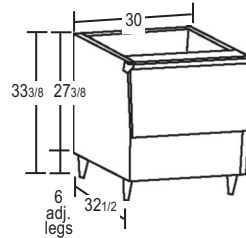

BD Bins fit 24" - 24 1/2" deep ice machine without Top Kit extension.
BD-300SF/PF: KMD-410M, KMS-822M, FD-650M-C, FD-1001M-C
BD500SF/PF: KMD-460M, KMD-850, FD-650M-C

* Any KMS or FD on bin need Top Kit Extension:
- HS-2129 - for use with B-500 bins
- HS-2130 - for use with B-700 bins
- HS-2131 - for use with B-800 bins
- HS-2132 - for use with B-900 bins

B-250PF

22 x 32¹/₂ x 33³/₈
W x D x H