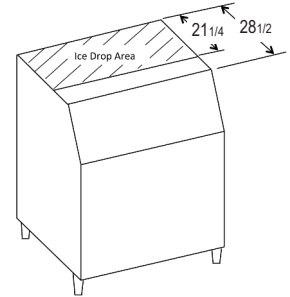

Model Number	Application Capacity Storage	ARI-Rated Storage Capacity	Dimensions W x D x H	Shipping Weight
B-250PF	250 lbs.	230 lbs.	30" x 32 ¹ / ₂ " x 33 ³ / ₈ "	130 lbs.
B(D)-300PF/SF	300 lbs.	260 lbs.	22" x 32 ¹ / ₂ " x 46"	135 lbs.
B(D)-500PF/SF	500 lbs.	360 lbs.	30" x 32 ¹ / ₂ " x 46"	155 lbs.
B-700PF/SF	700 lbs.	550 lbs.	44" x 32 ¹ / ₂ " x 46"	200 lbs.
B-800PF/SF	800 lbs.	600 lbs.	48" x 32 ¹ / ₂ " x 46"	210 lbs.
B-900PF/SF	900 lbs.	660 lbs.	52" x 32 ¹ / ₂ " x 46"	220 lbs.

BD Bins fit 24" - 24 1/2" deep ice machine without Top Kit extension.
 BD-300SF/PF: KMD-410M, KMS-822M, FD-650M-C, FD-1001M-C
 BD500SF/PF: KMD-460M, KMD-850, FD-650M-C

* Any KMS or FD on bin need Top Kit Extension:
 - HS-2129 - for use with B-500 bins
 - HS-2130 - for use with B-700 bins
 - HS-2131 - for use with B-800 bins
 - HS-2132 - for use with B-900 bins

B-250PF

22 x 32¹/₂ x 33³/₈
W x D x H

**B BINS
Top View**

**BD BINS
Top View**

**B-300PF/SF
BD-300PF/SF**

22 x 32¹/₂ x 46
W x D x H

**B-500PF/SF
BD-500PF/SF**

30 x 32¹/₂ x 46
W x D x H