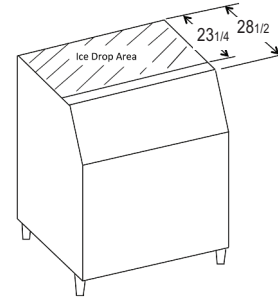

**B BINS
Top View**