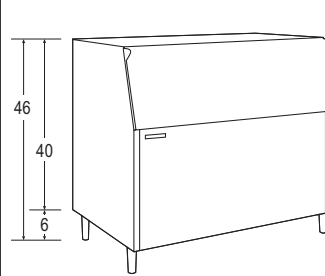

**B BINS
Top View**